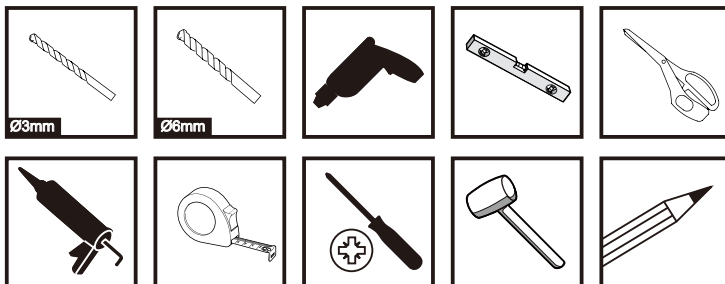

Important information

- Please read these instructions thoroughly and retain for future reference
- Always check walls prior to drilling for pipes and cables

[02] x 1

[10] x 3

(St4 x14mm)

[29] x3

[32]a x 1

[32]b x 1

You will need

To assemble your product (Tools not provided).

01

	Min. & Max	
18385	785 	805mm
18386	885 	905mm

02

[02] x 1

[10] x 3

(St4 x14mm)
[29] x 3