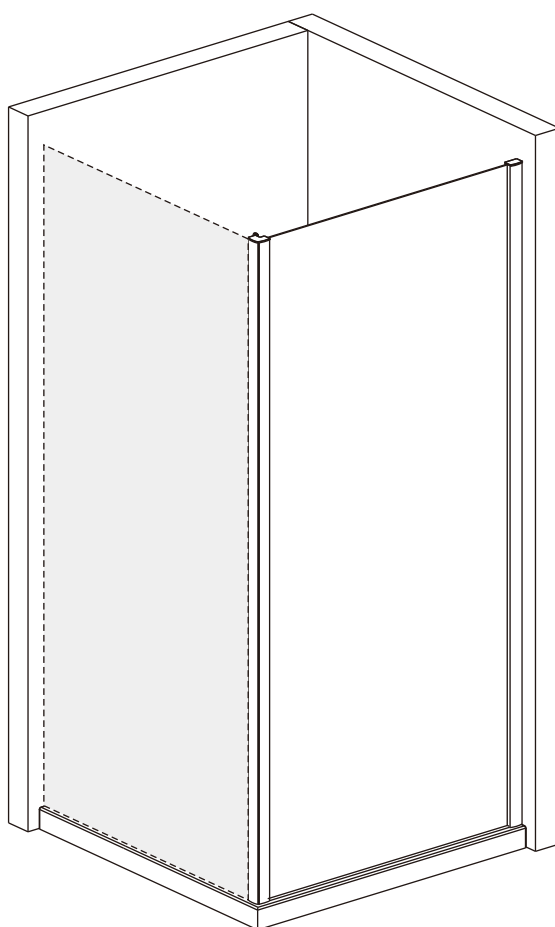

St4x30mm
[26] x 3

Note: For patterned glass, make sure that the pattern is on the inside.

03

[01] x 1

[04] x 1

04

[21] x 3

St4x30mm
[26] x 3

USER MANUAL

Thank you for choosing Better Bathrooms.
Please read this manual before installing your product
and keep for future reference.

better
bathrooms

SIDE PANEL

BeBa_18385/BeBa_18386

- **Multi person assembly**
- **We always recommend using professional tradespeople to install your product**