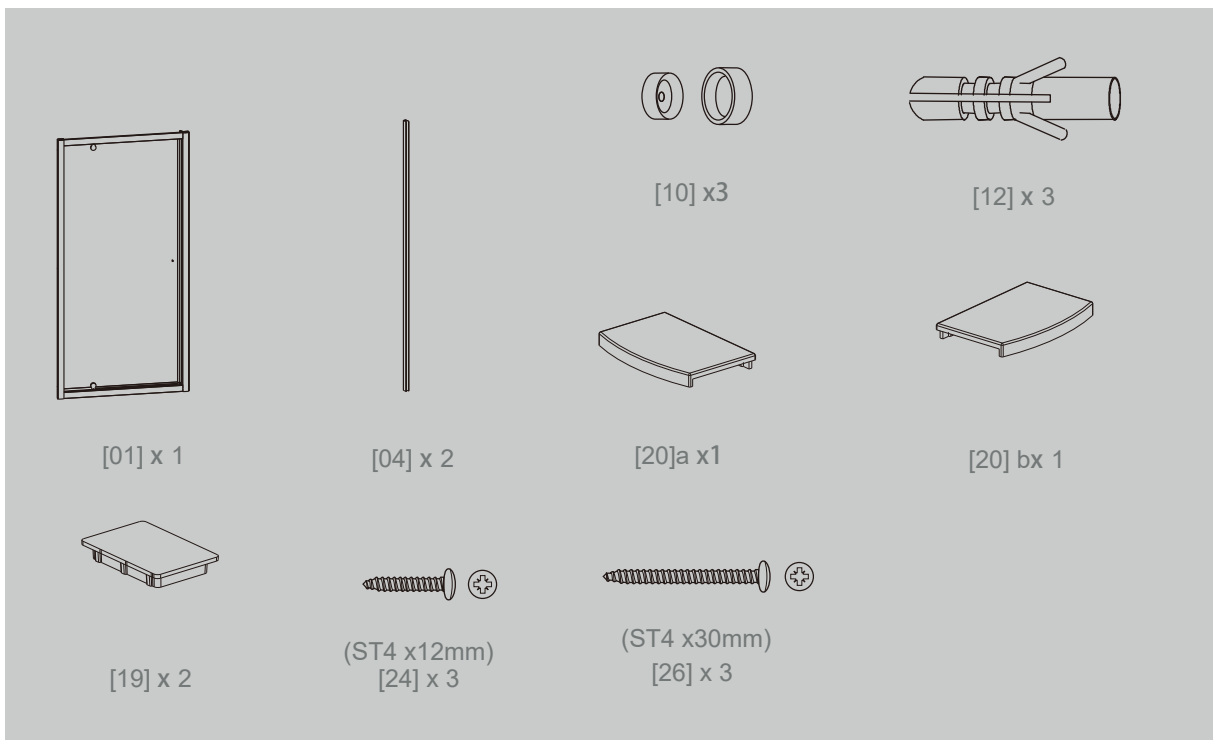

Important information

- Please read these instructions thoroughly and retain for future reference
- Always check walls prior to drilling for pipes and cables

[02] x 1

[10] x 3

(St4 x14mm)

[29] x3

[32]a x 1

[32]b x 1

You will need

To assemble your product (Tools not provided).

01

	Min. & Max	
18385	785 	805mm
18386	885 	905mm

02

[02] x 1

[10] x 3

(St4 x14mm)
[29] x 3